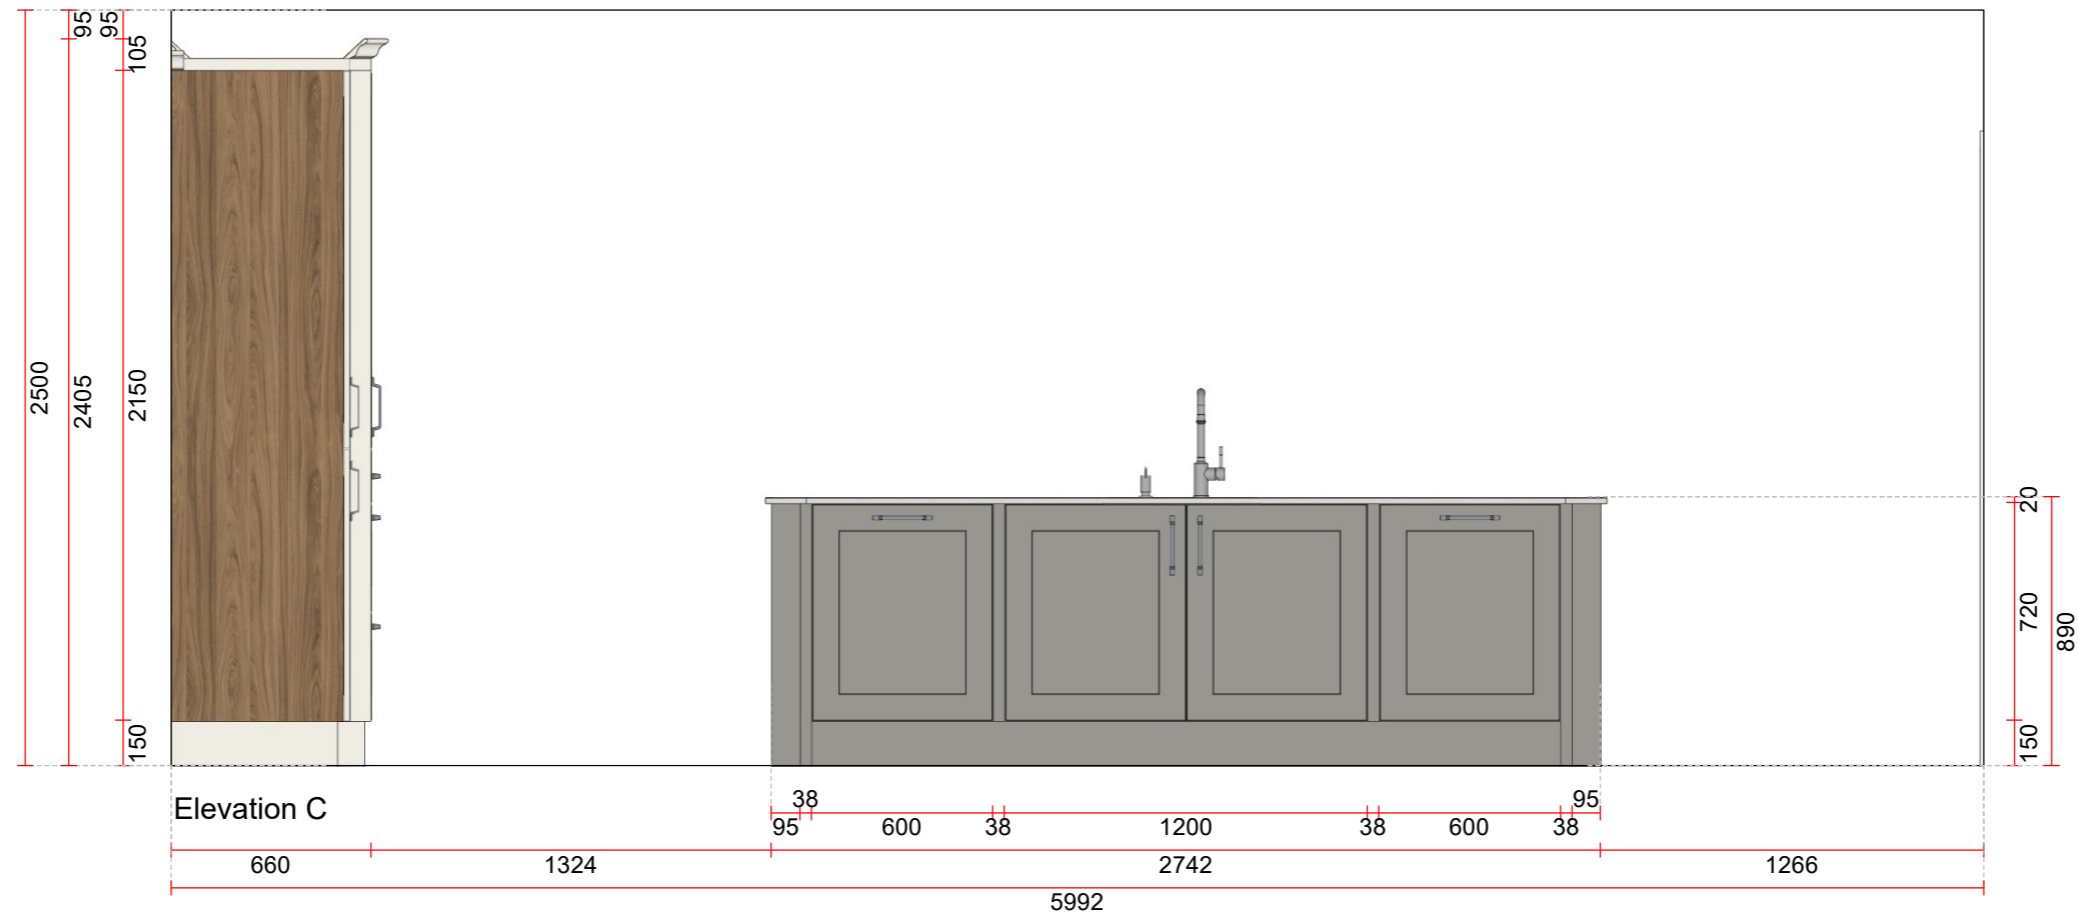

Scale: 1:25 (A3)

KI Tillicoultry Quotes
76 Moss Road
Tillicoultry FK13 6NS

Callerton 31
Balham 90

Salesperson: Minty Glenn
E-Mail: araminta.glenn@kitchensinternational.co.uk
Designer: Minty Glenn

Displays tilly

Home number: