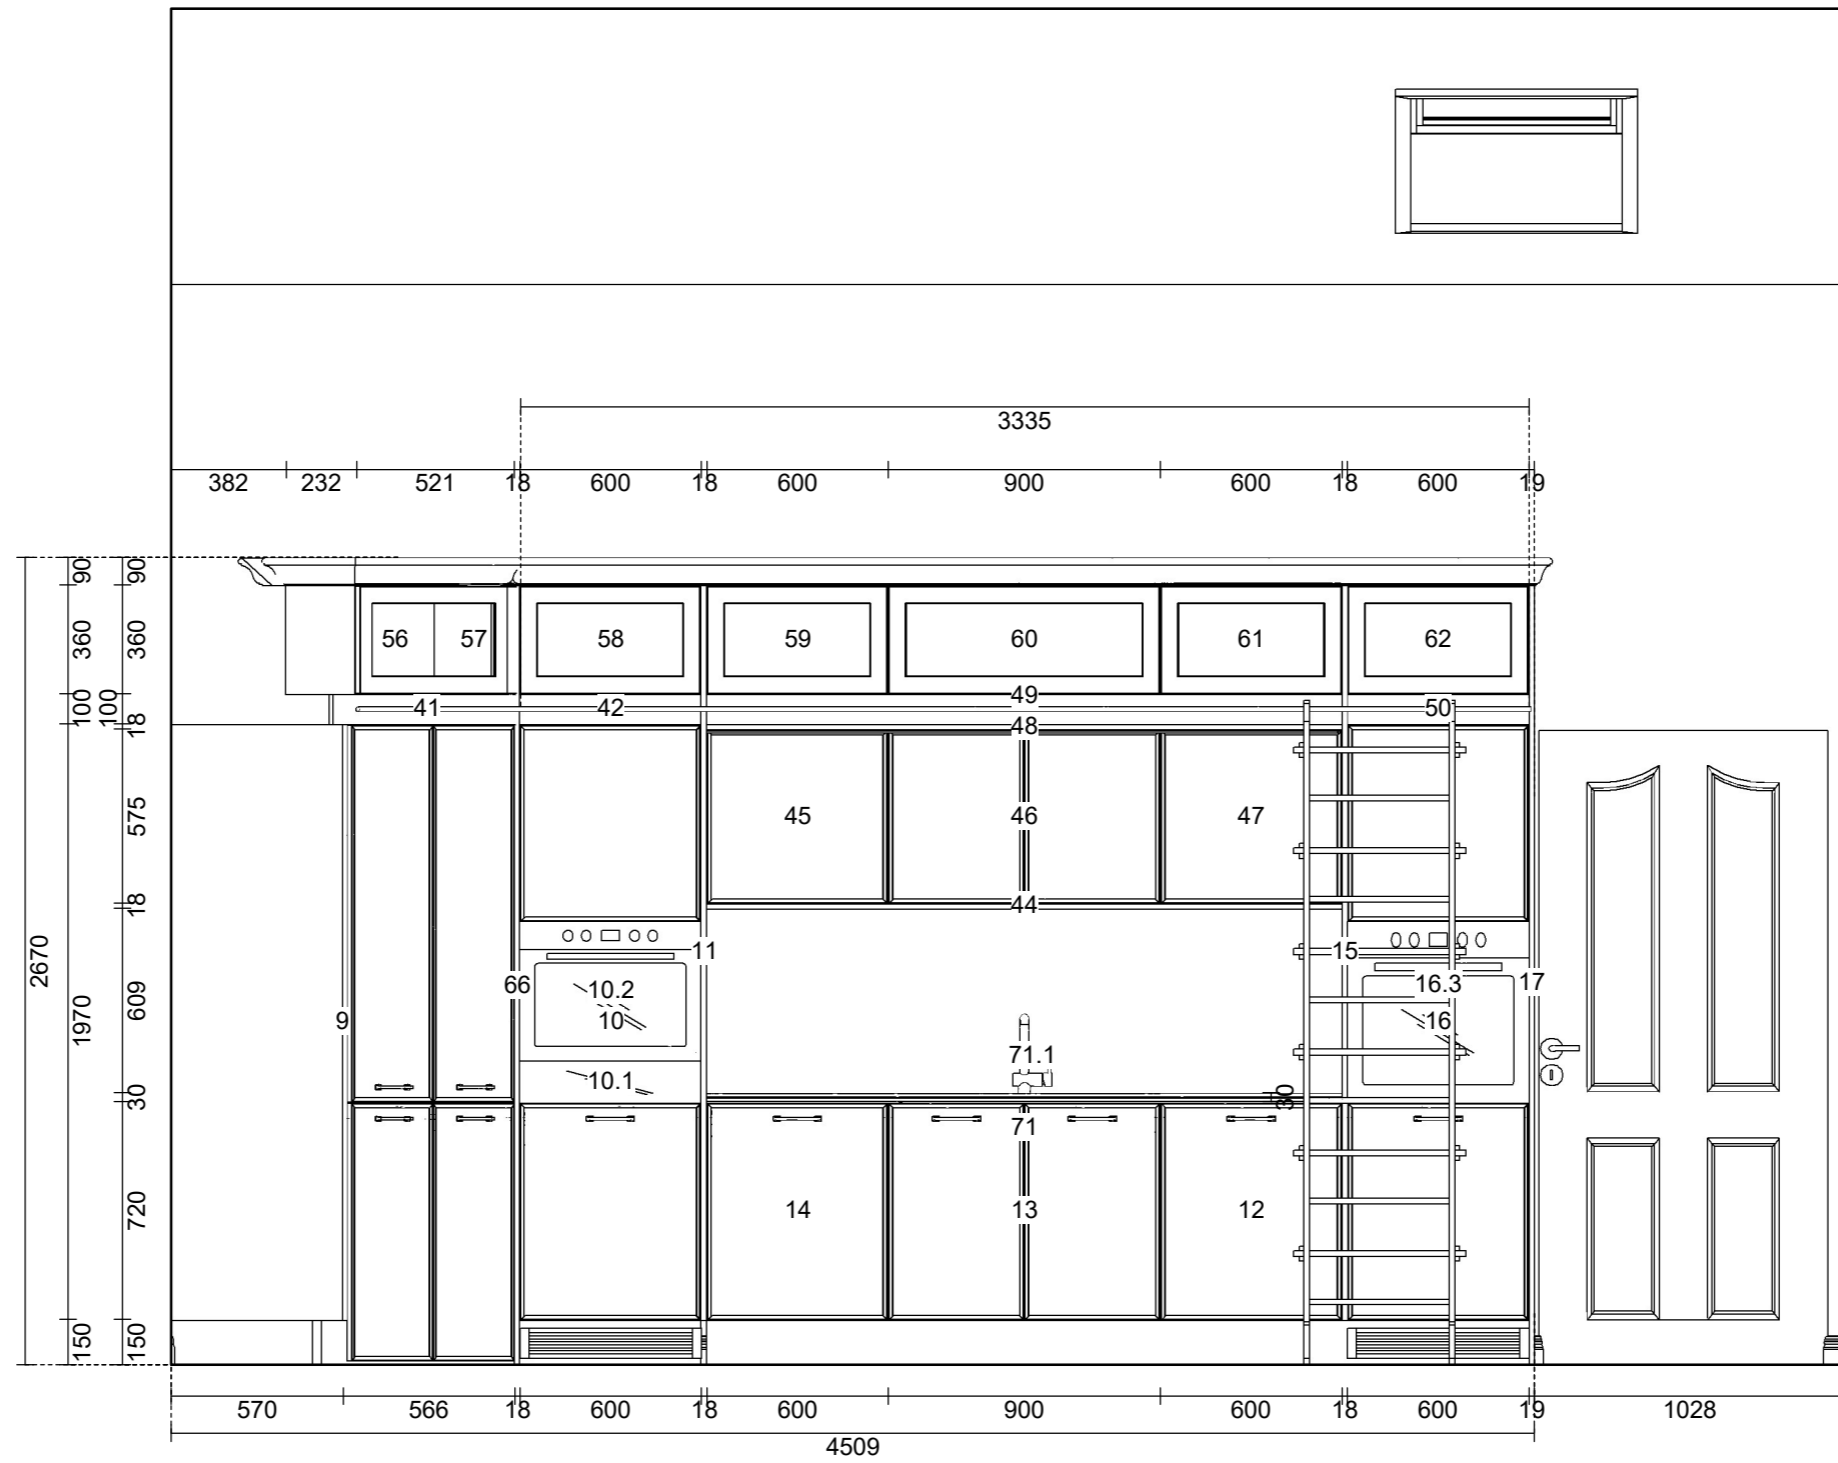

Elevation B

Scale: 1:25 (A3)

KI Tillicoultry Orders
76 Moss Road
Tillicoultry FK13 6NS
Telephone: 01259 237 010

Callerton 31
Ferndene - Grain Painted
Salesperson: Araminta Glenn
Work number: 01259 237 010
E-Mail: Araminta.Glenn@kitchensinternational.co.uk

Tilly Callerton Display
Home number: