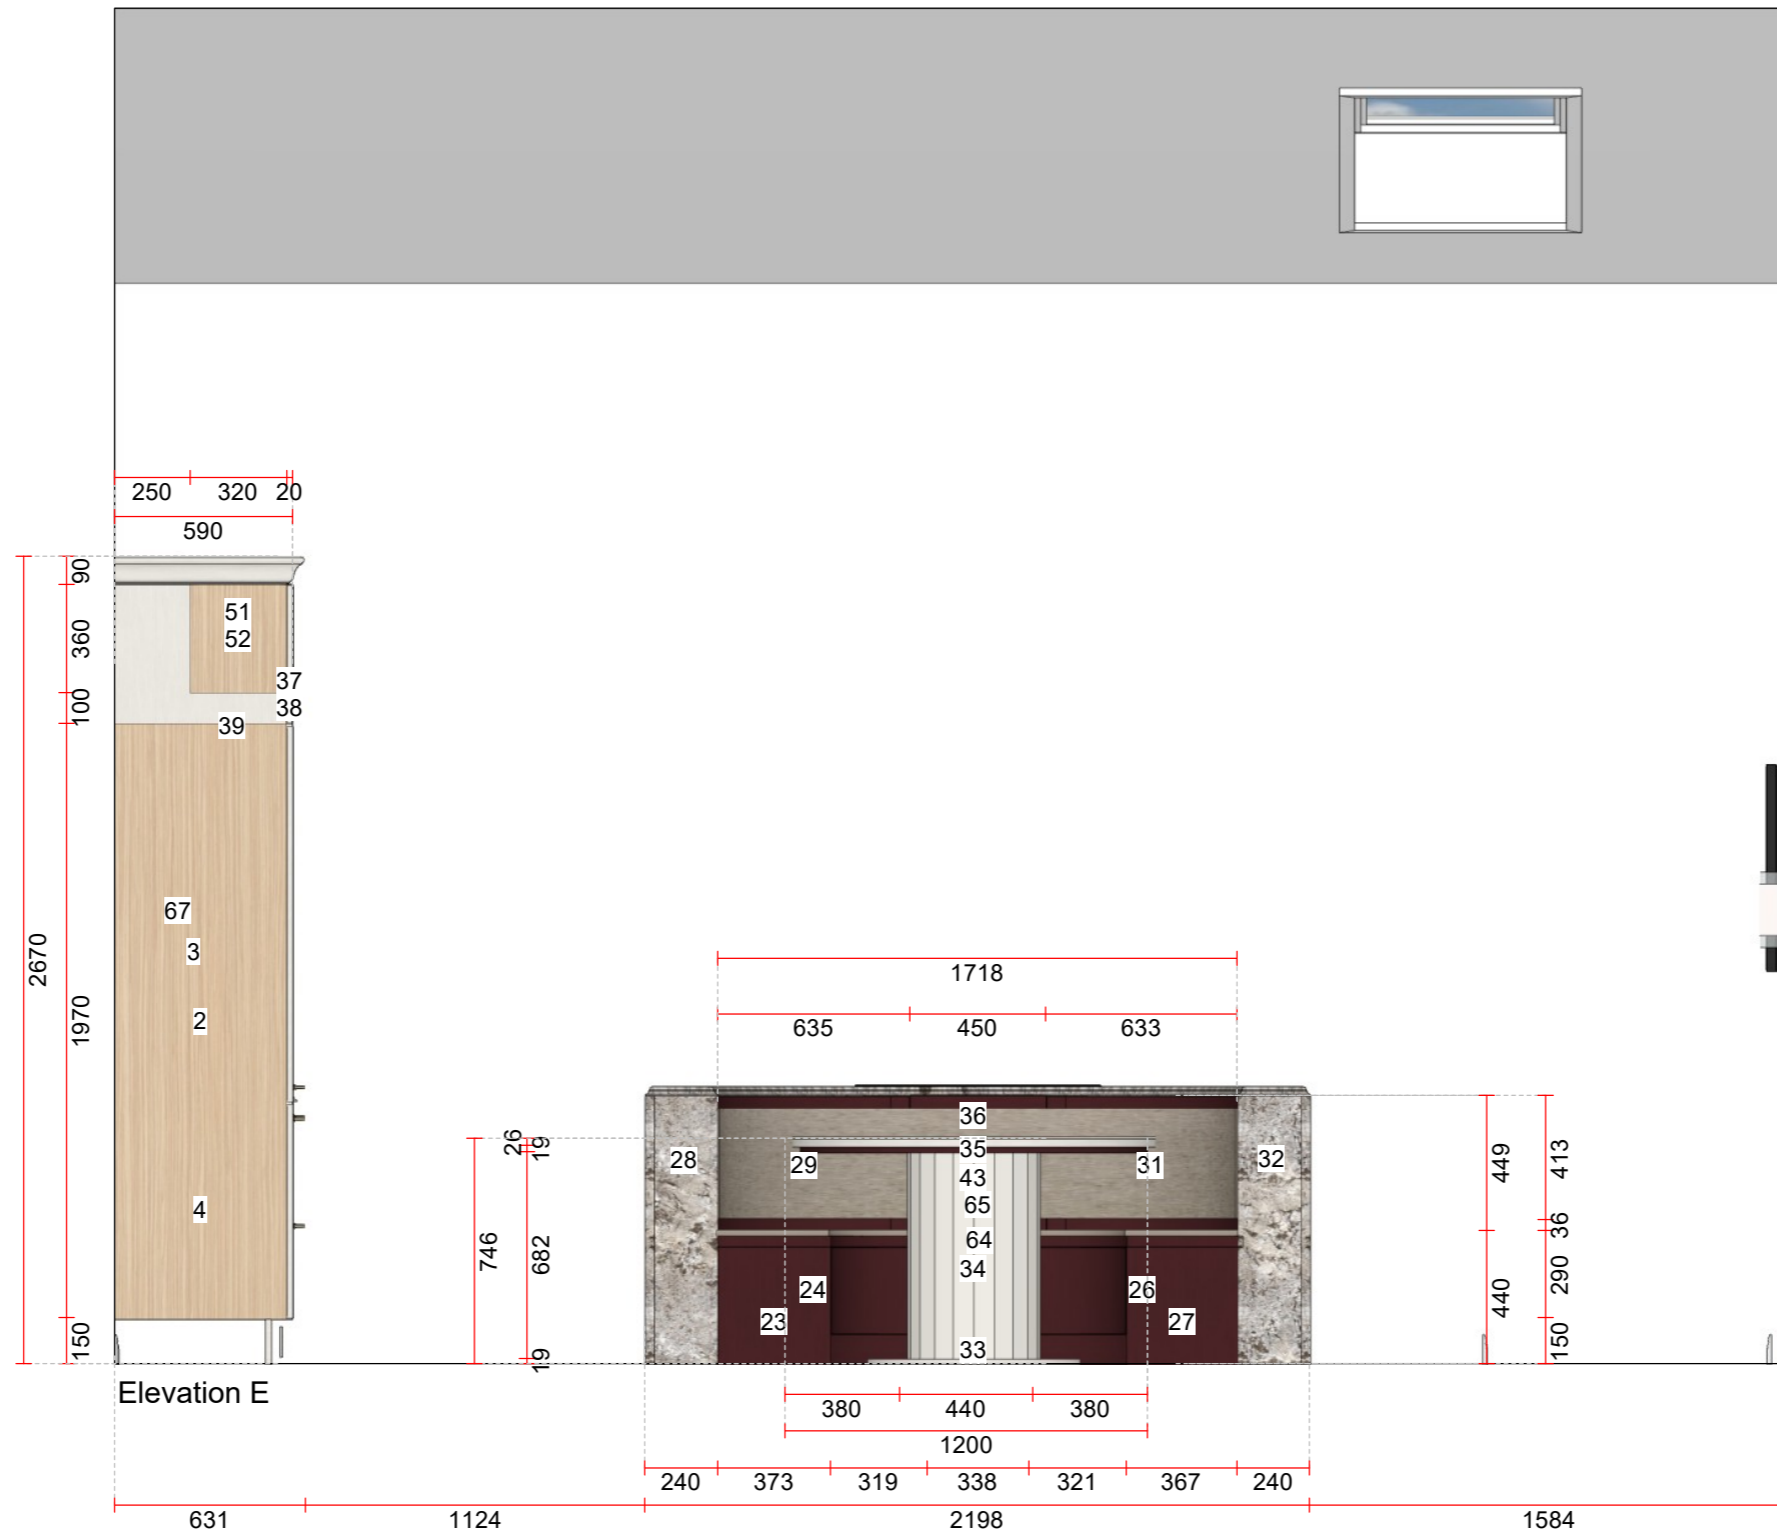

Elevation E

Scale: 1:25 (A3)

KI Tillicoultry Orders
76 Moss Road
Tillicoultry FK13 6NS
Telephone: 01259 237 010

Callerton 31
Ferndene - Grain Painted
Salesperson: Araminta Glenn
Work number: 01259 237 010
E-Mail: Araminta.Glenn@kitchensinternational.co.uk

Tilly Callerton Display
Home number: