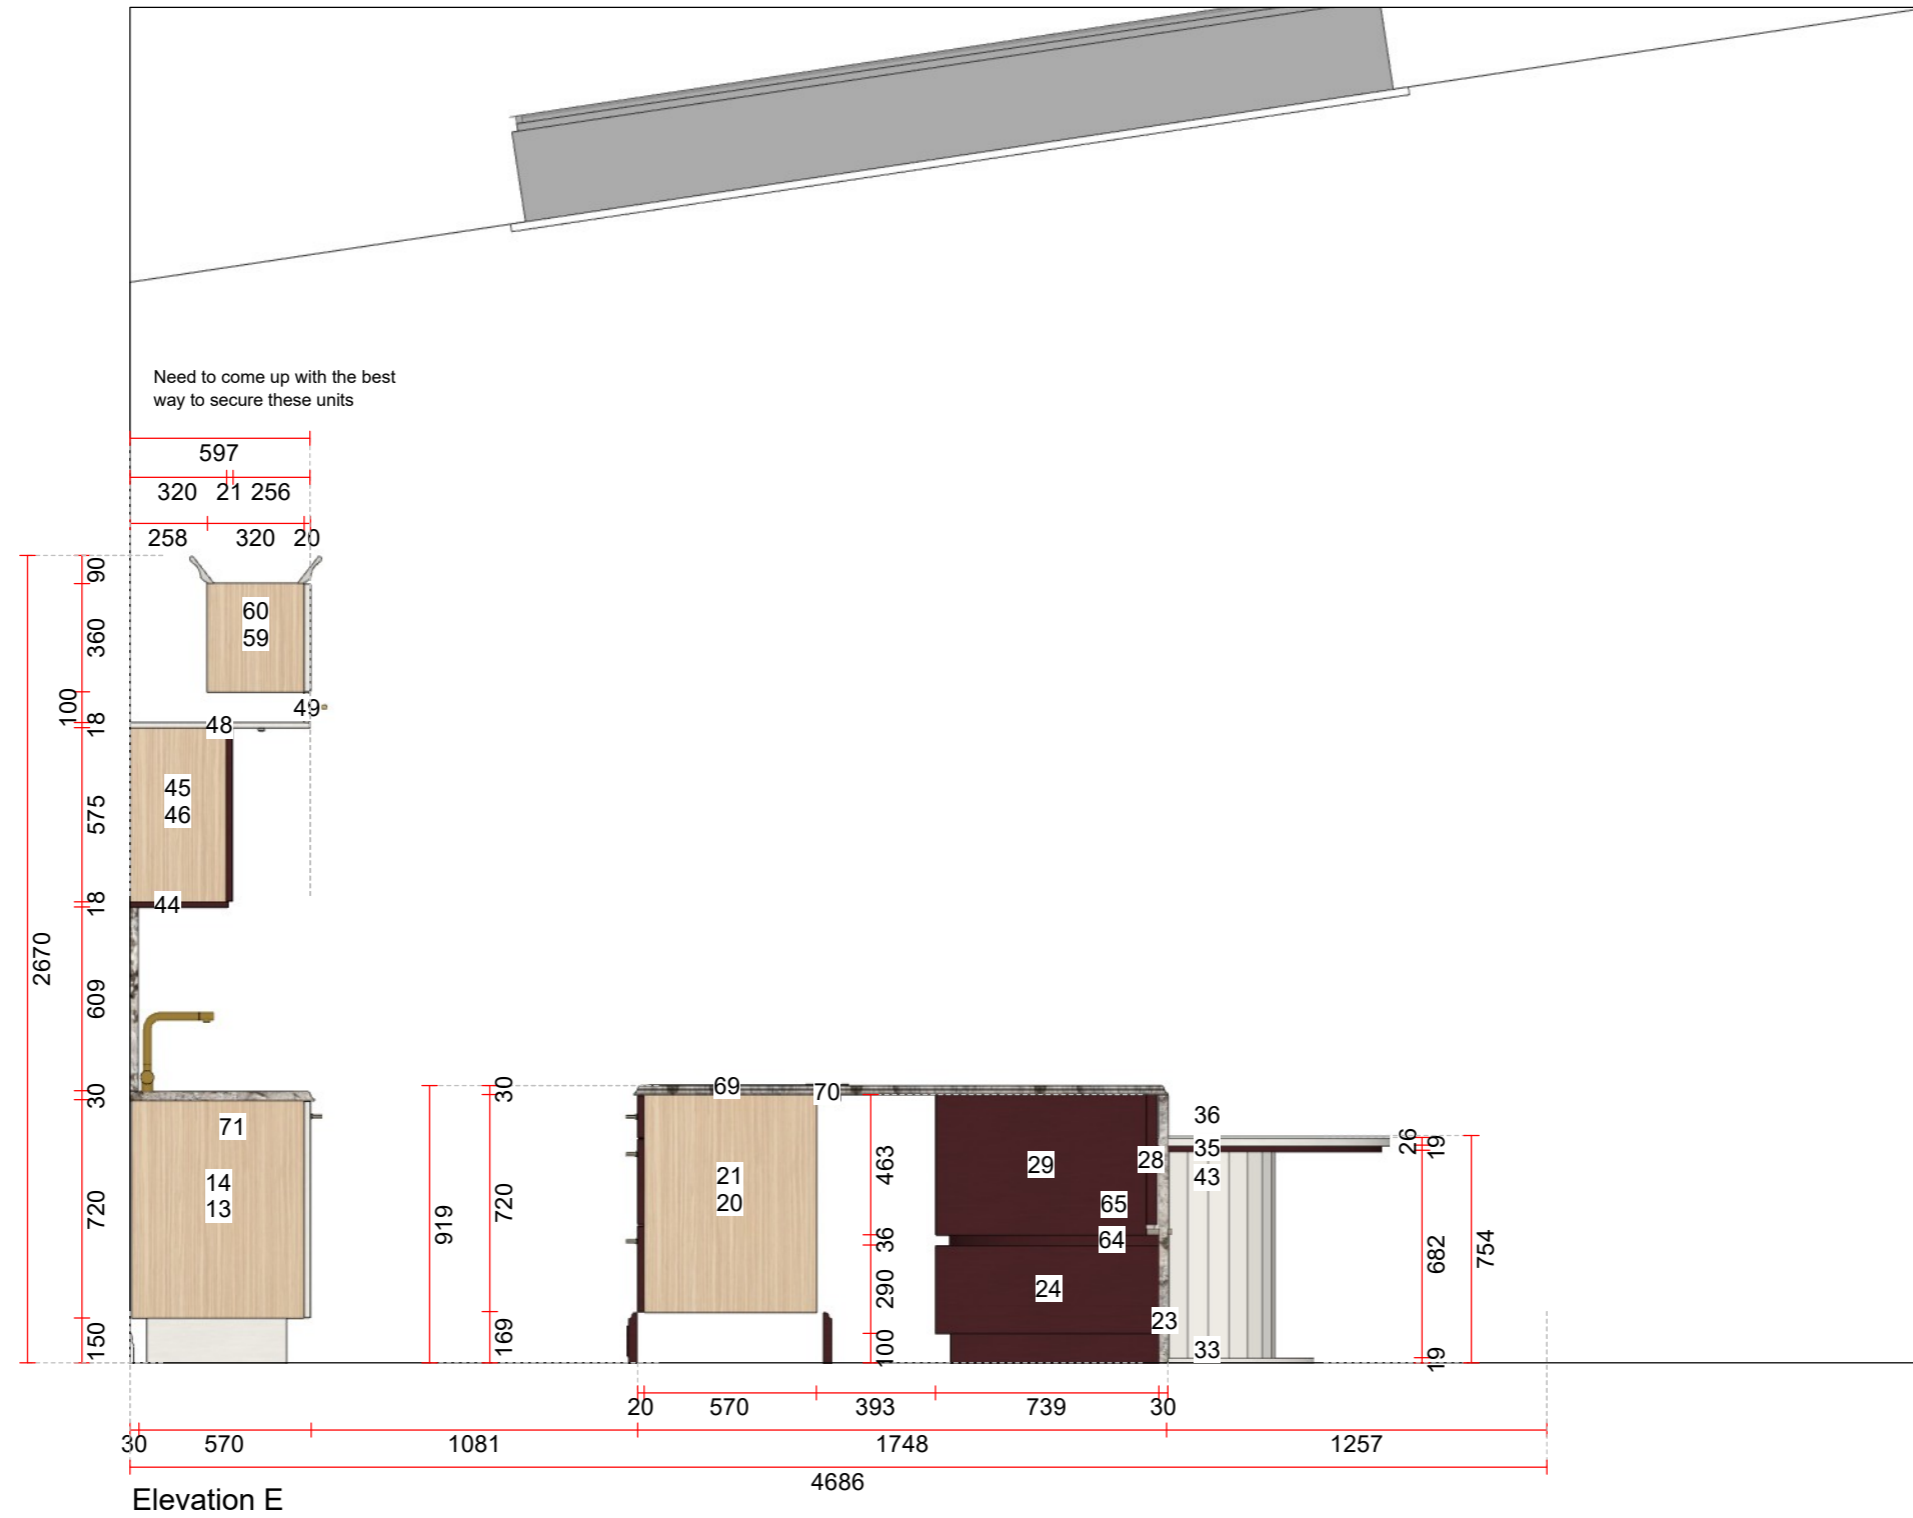

Scale: 1:25 (A3)

KI Tillicoultry Orders
76 Moss Road
Tillicoultry FK13 6NS
Telephone: 01259 237 010

Callerton 31
Ferndene - Grain Painted
Salesperson: Araminta Glenn
Work number: 01259 237 010
E-Mail: Araminta.Glenn@kitchensinternational.co.uk

Tilly Callerton Display
Home number: