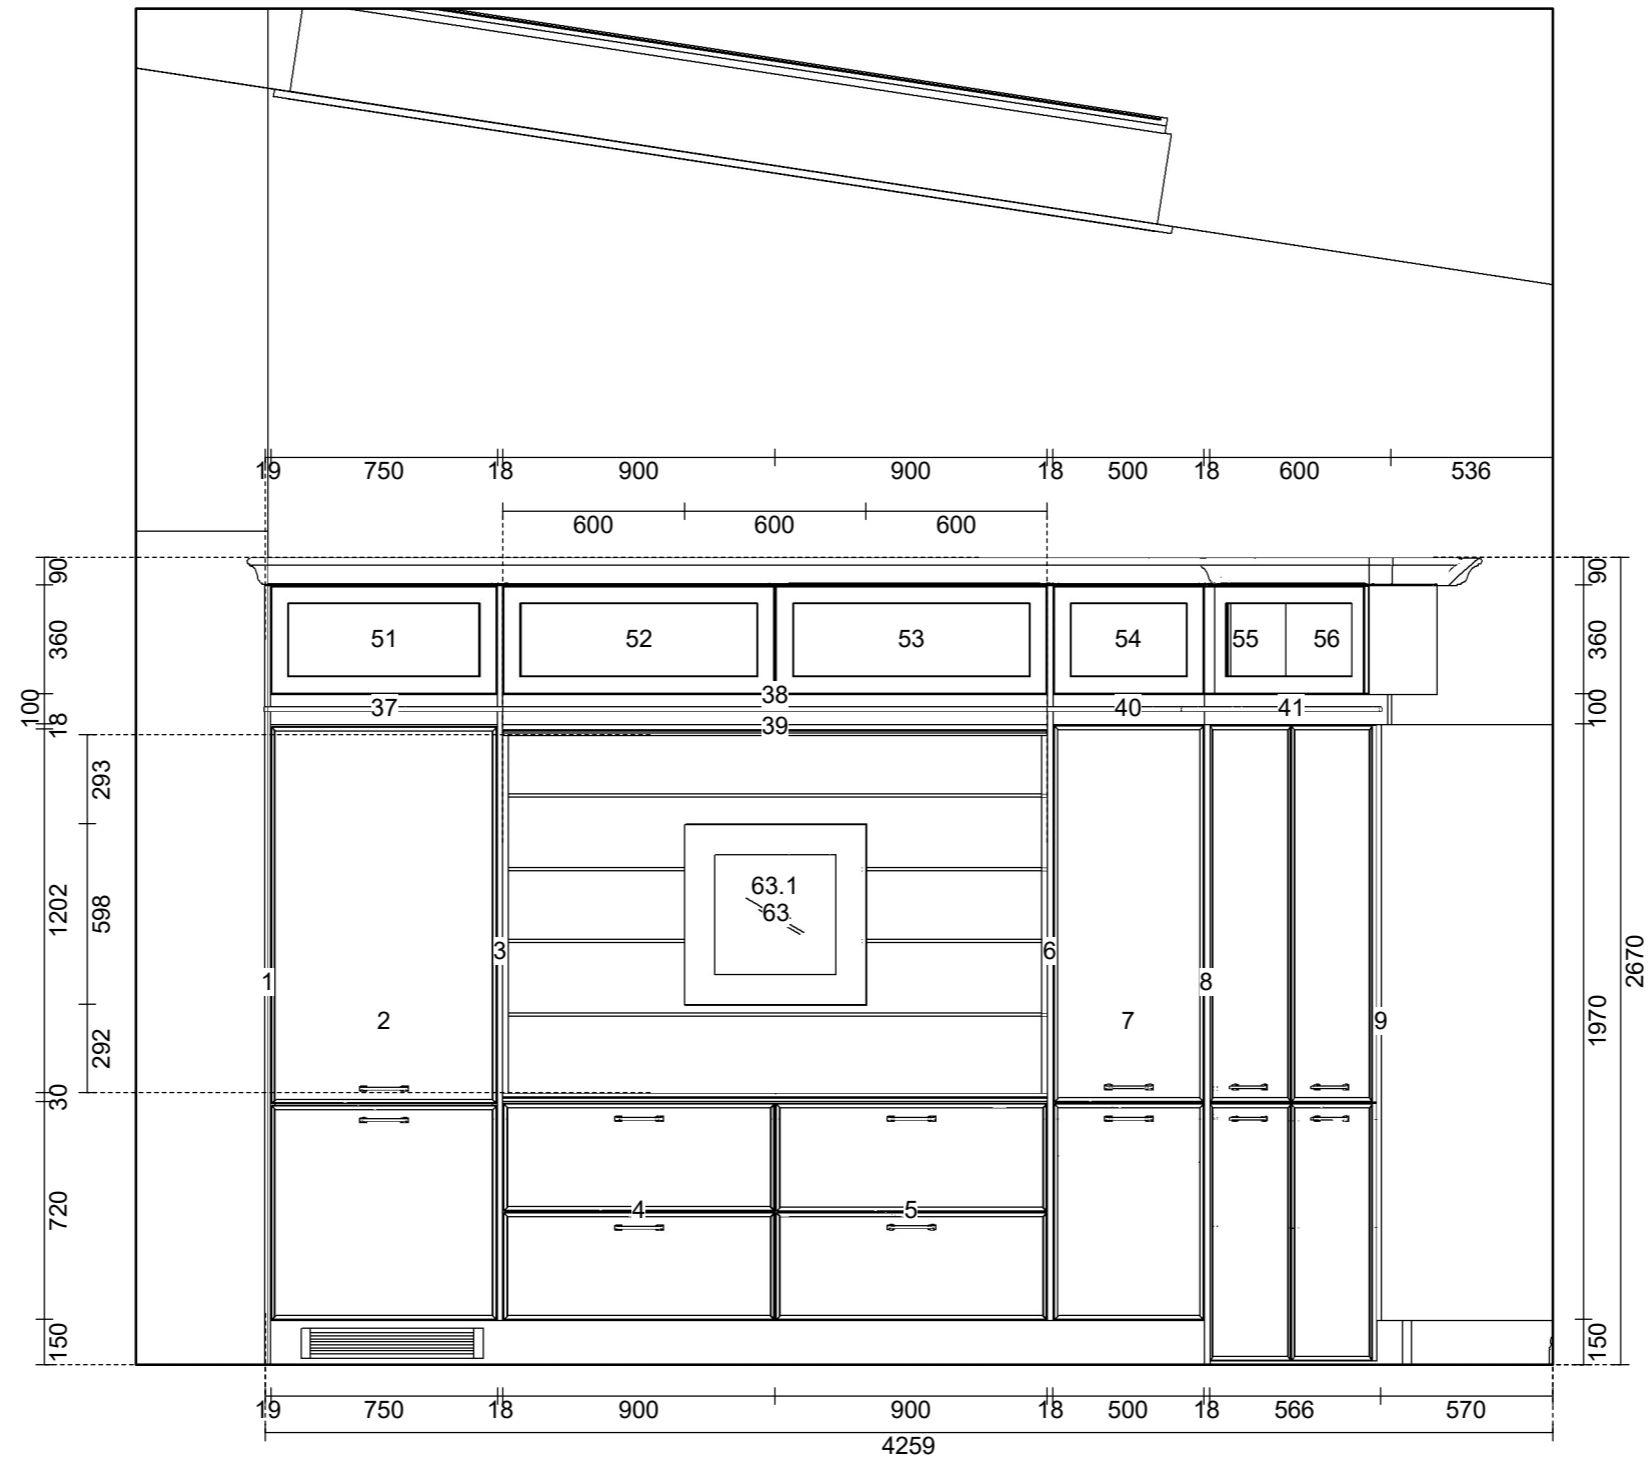

Tilly Callerton Display  
Home number:

Elevation A

Scale: 1:25 (A3)

KI Tillicoultry Orders  
 76 Moss Road  
 Tillicoultry FK13 6NS  
 Telephone: 01259 237 010

Callerton 31  
 Ferndene - Grain Painted  
 Salesperson: Araminta Glenn  
 Work number: 01259 237 010  
 E-Mail: Araminta.Glenn@kitchensinternational.co.uk