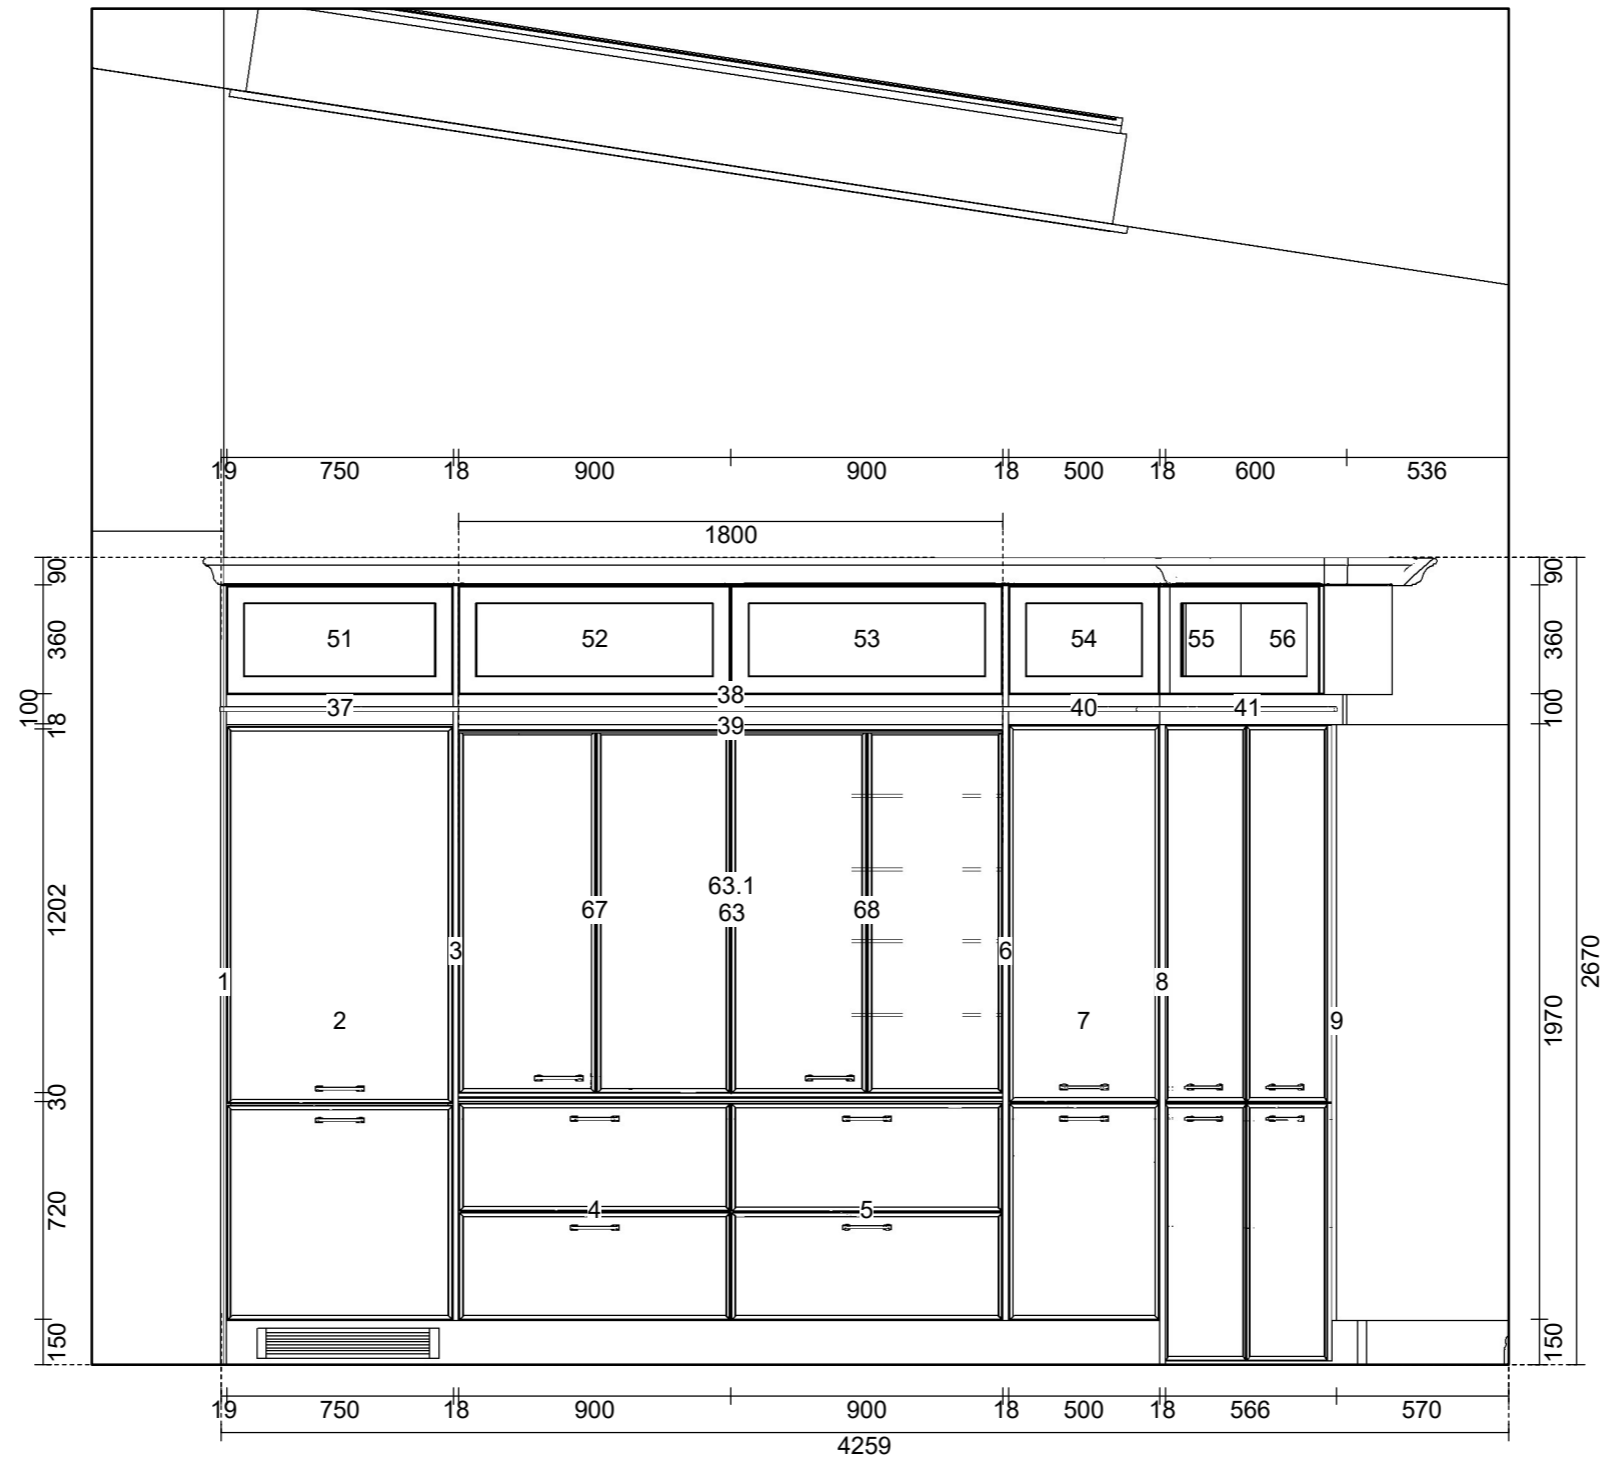

Elevation A

Scale: 1:25 (A3)

KI Tillicoultry Orders
76 Moss Road
Tillicoultry FK13 6NS
Telephone: 01259 237 010

Callerton 31
Ferndene - Grain Painted
Salesperson: Araminta Glenn
Work number: 01259 237 010
E-Mail: Araminta.Glenn@kitchensinternational.co.uk

Tilly Callerton Display
Home number: