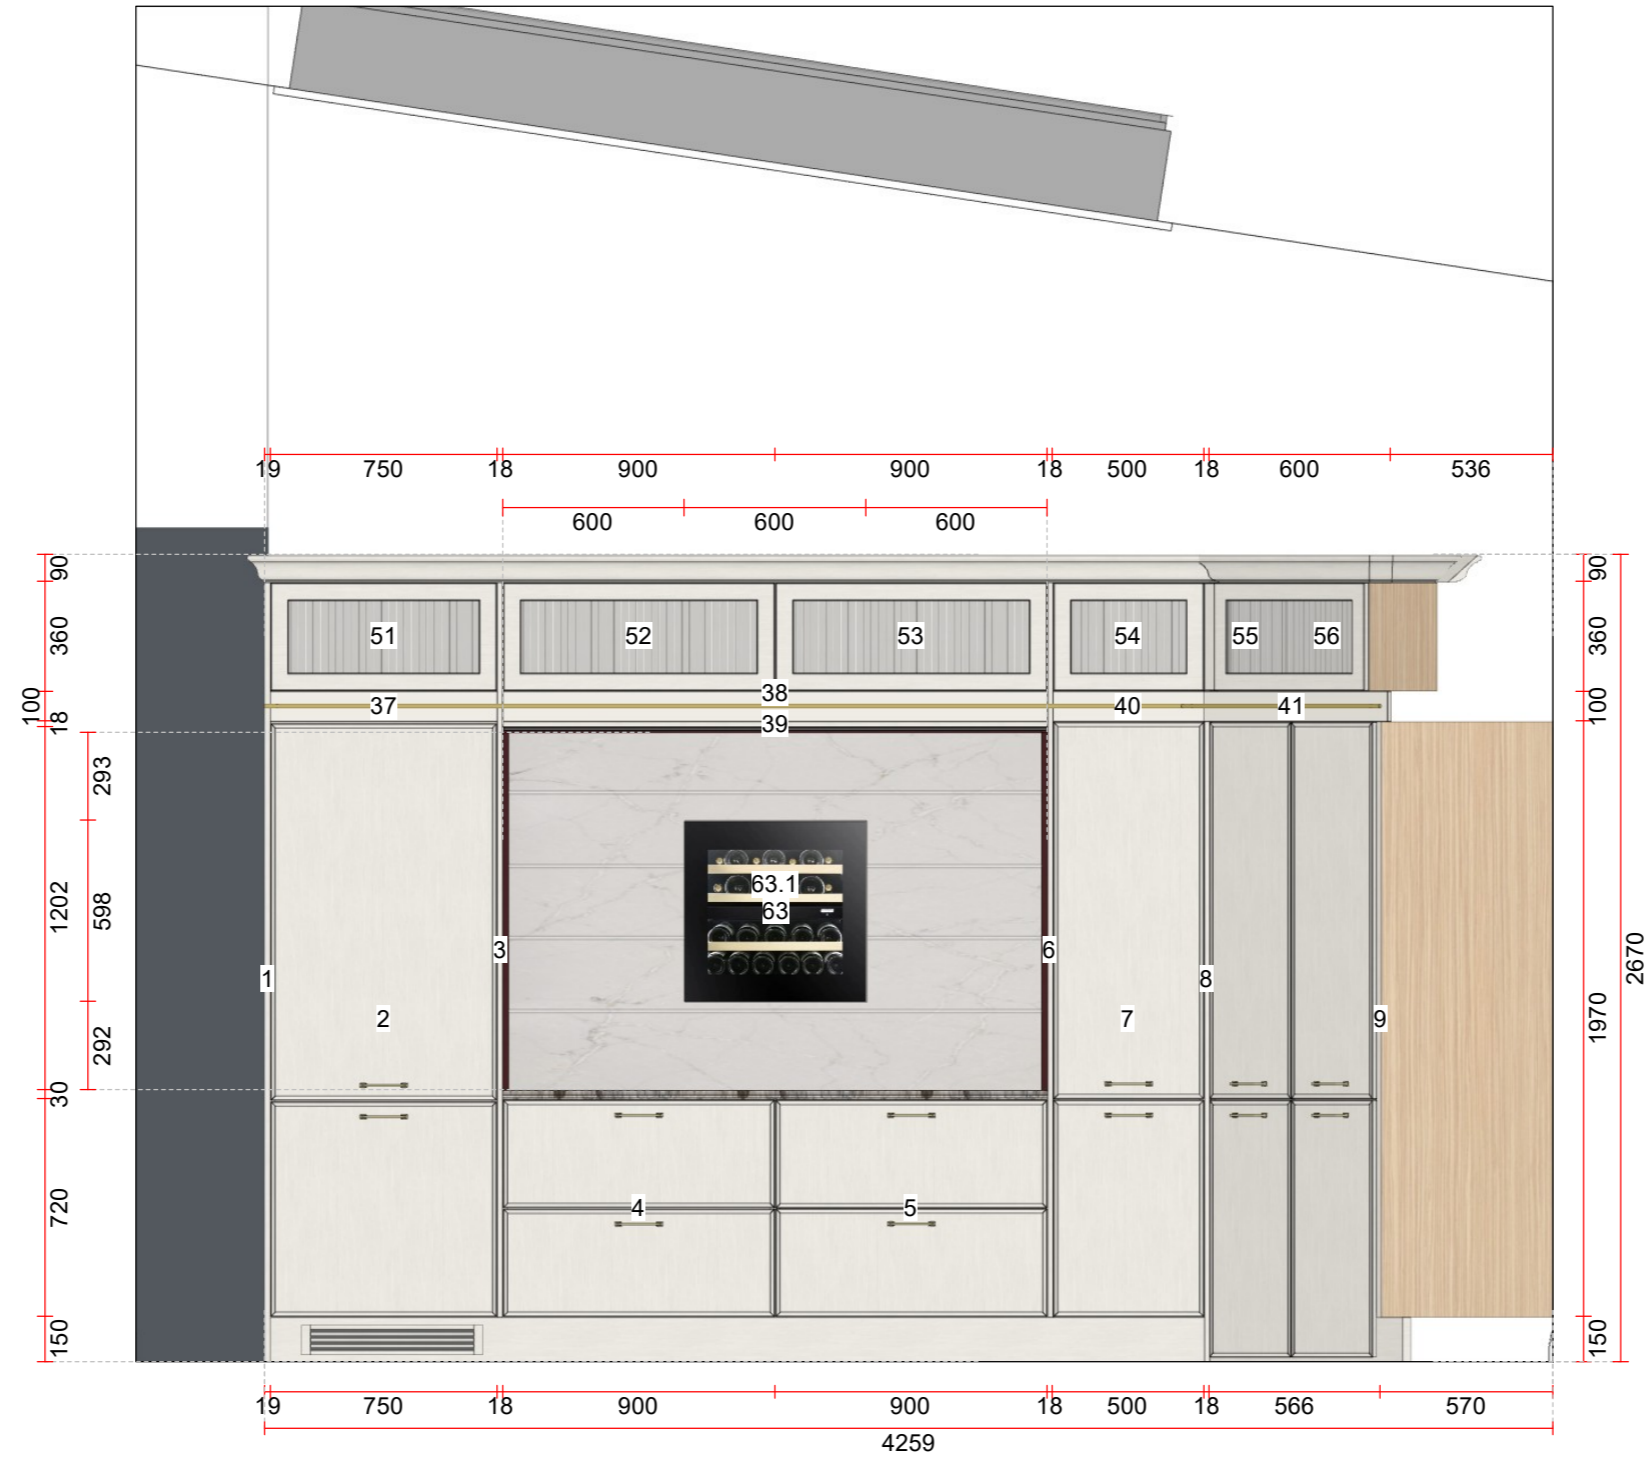

Elevation A

Scale: 1:25 (A3)

KI Tillicoultry Orders
76 Moss Road
Tillicoultry FK13 6NS
Telephone: 01259 237 010

Callerton 31
Ferndene - Grain Painted
Salesperson: Araminta Glenn
Work number: 01259 237 010
E-Mail: Araminta.Glenn@kitchensinternational.co.uk

Tilly Callerton Display
Home number: