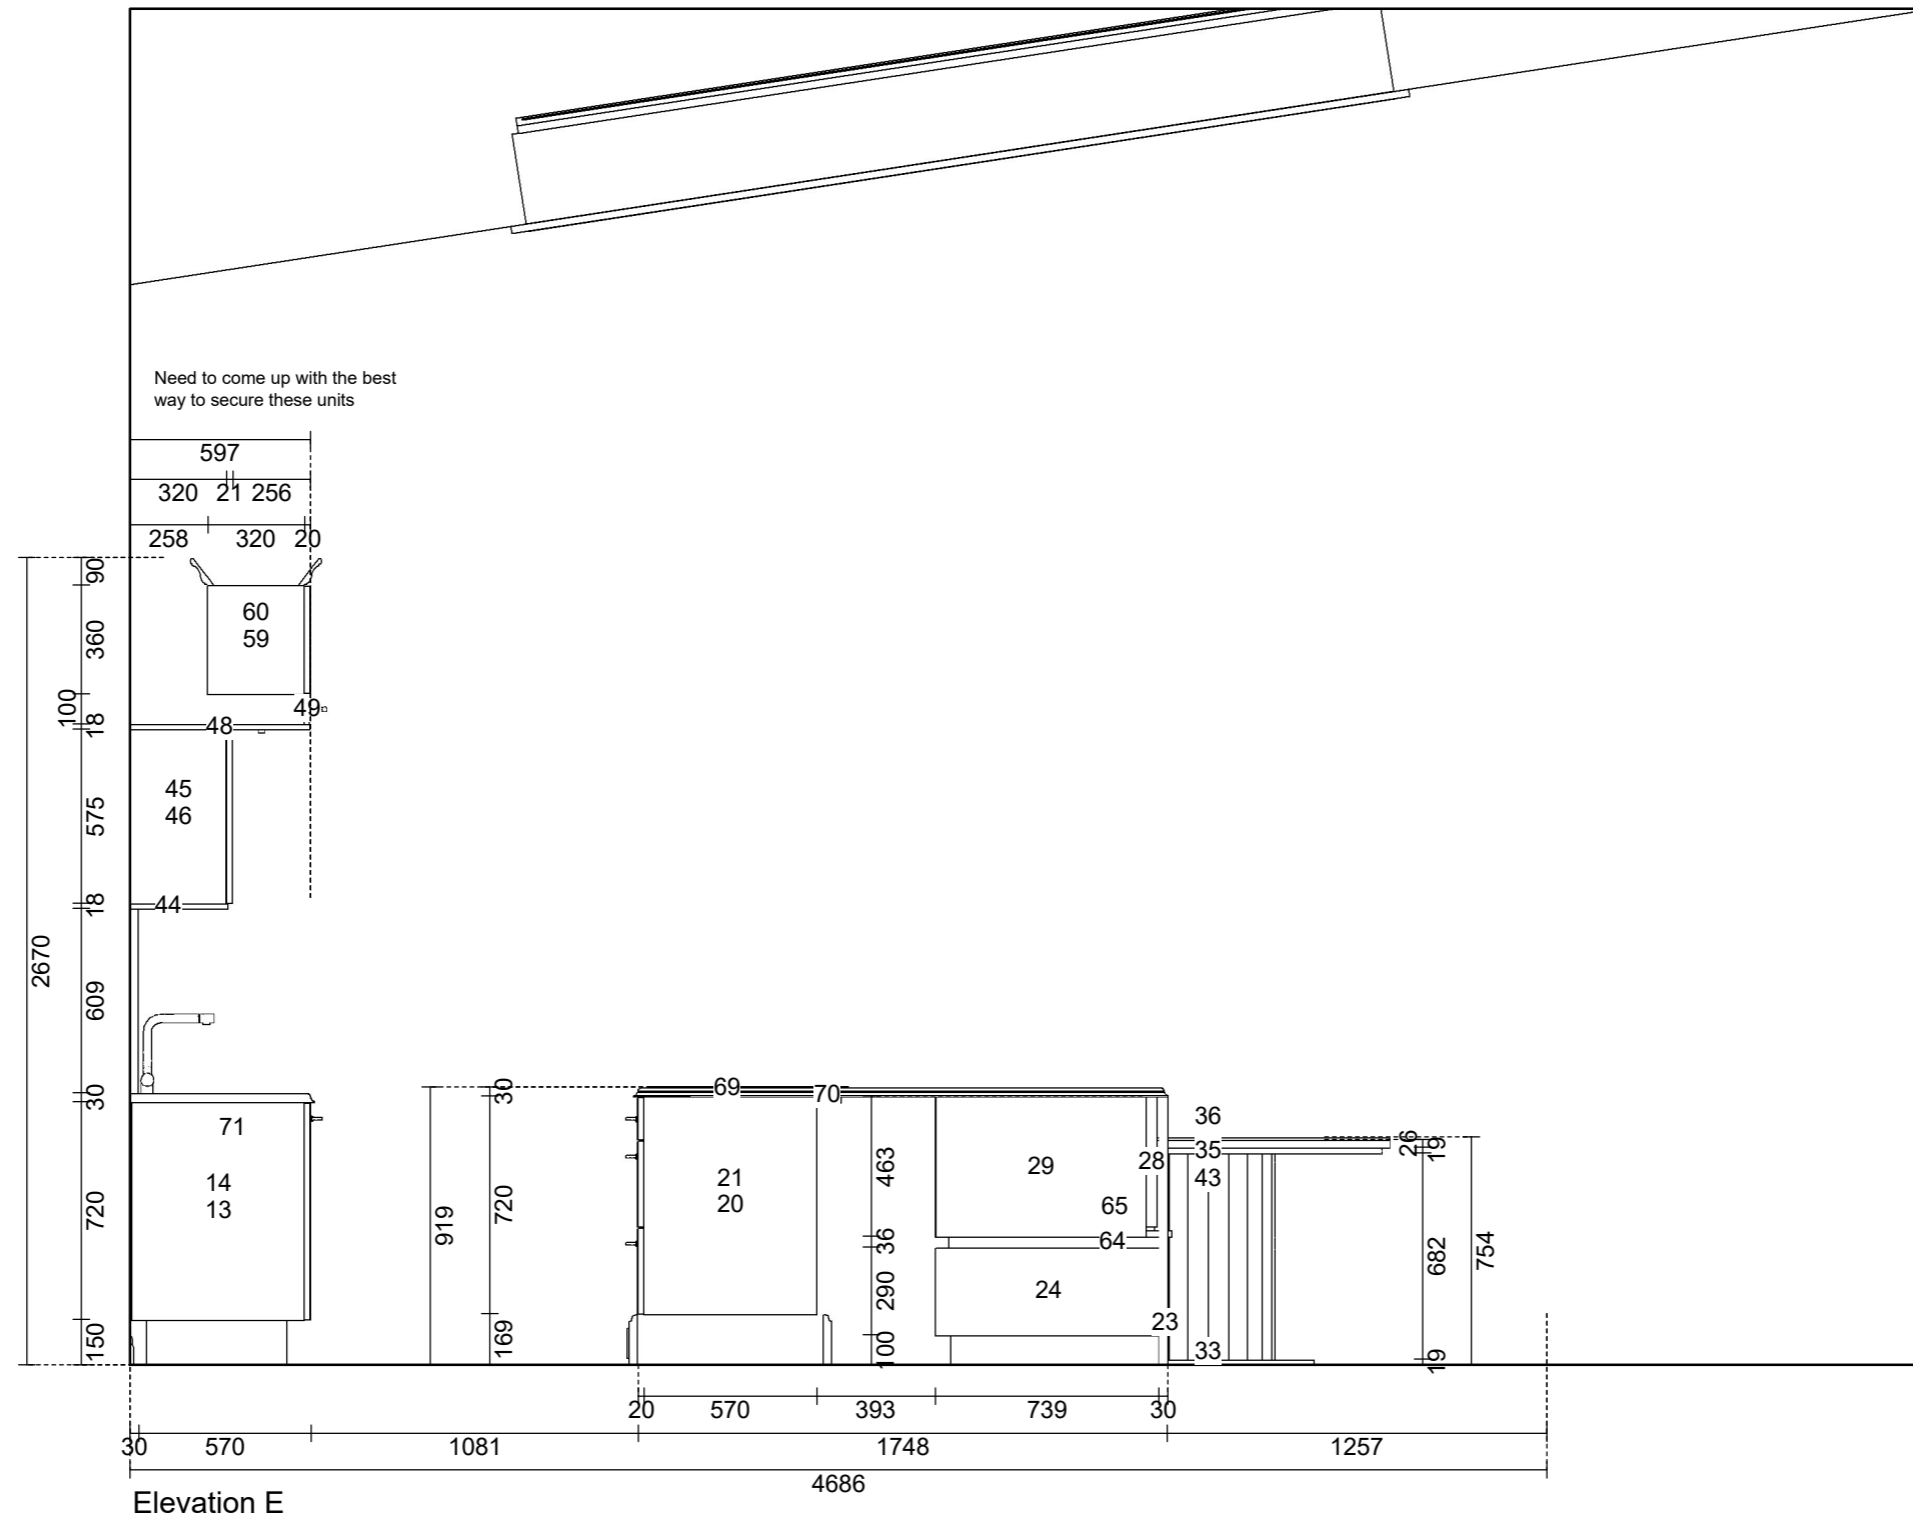

Scale: 1:25 (A3)

KI Tillicoultry Orders
76 Moss Road
Tillicoultry FK13 6NS
Telephone: 01259 237 010

Callerton 31
Ferndene - Grain Painted
Salesperson: Araminta Glenn
Work number: 01259 237 010
E-Mail: Araminta.Glenn@kitchensinternational.co.uk

Tilly Callerton Display
Home number: