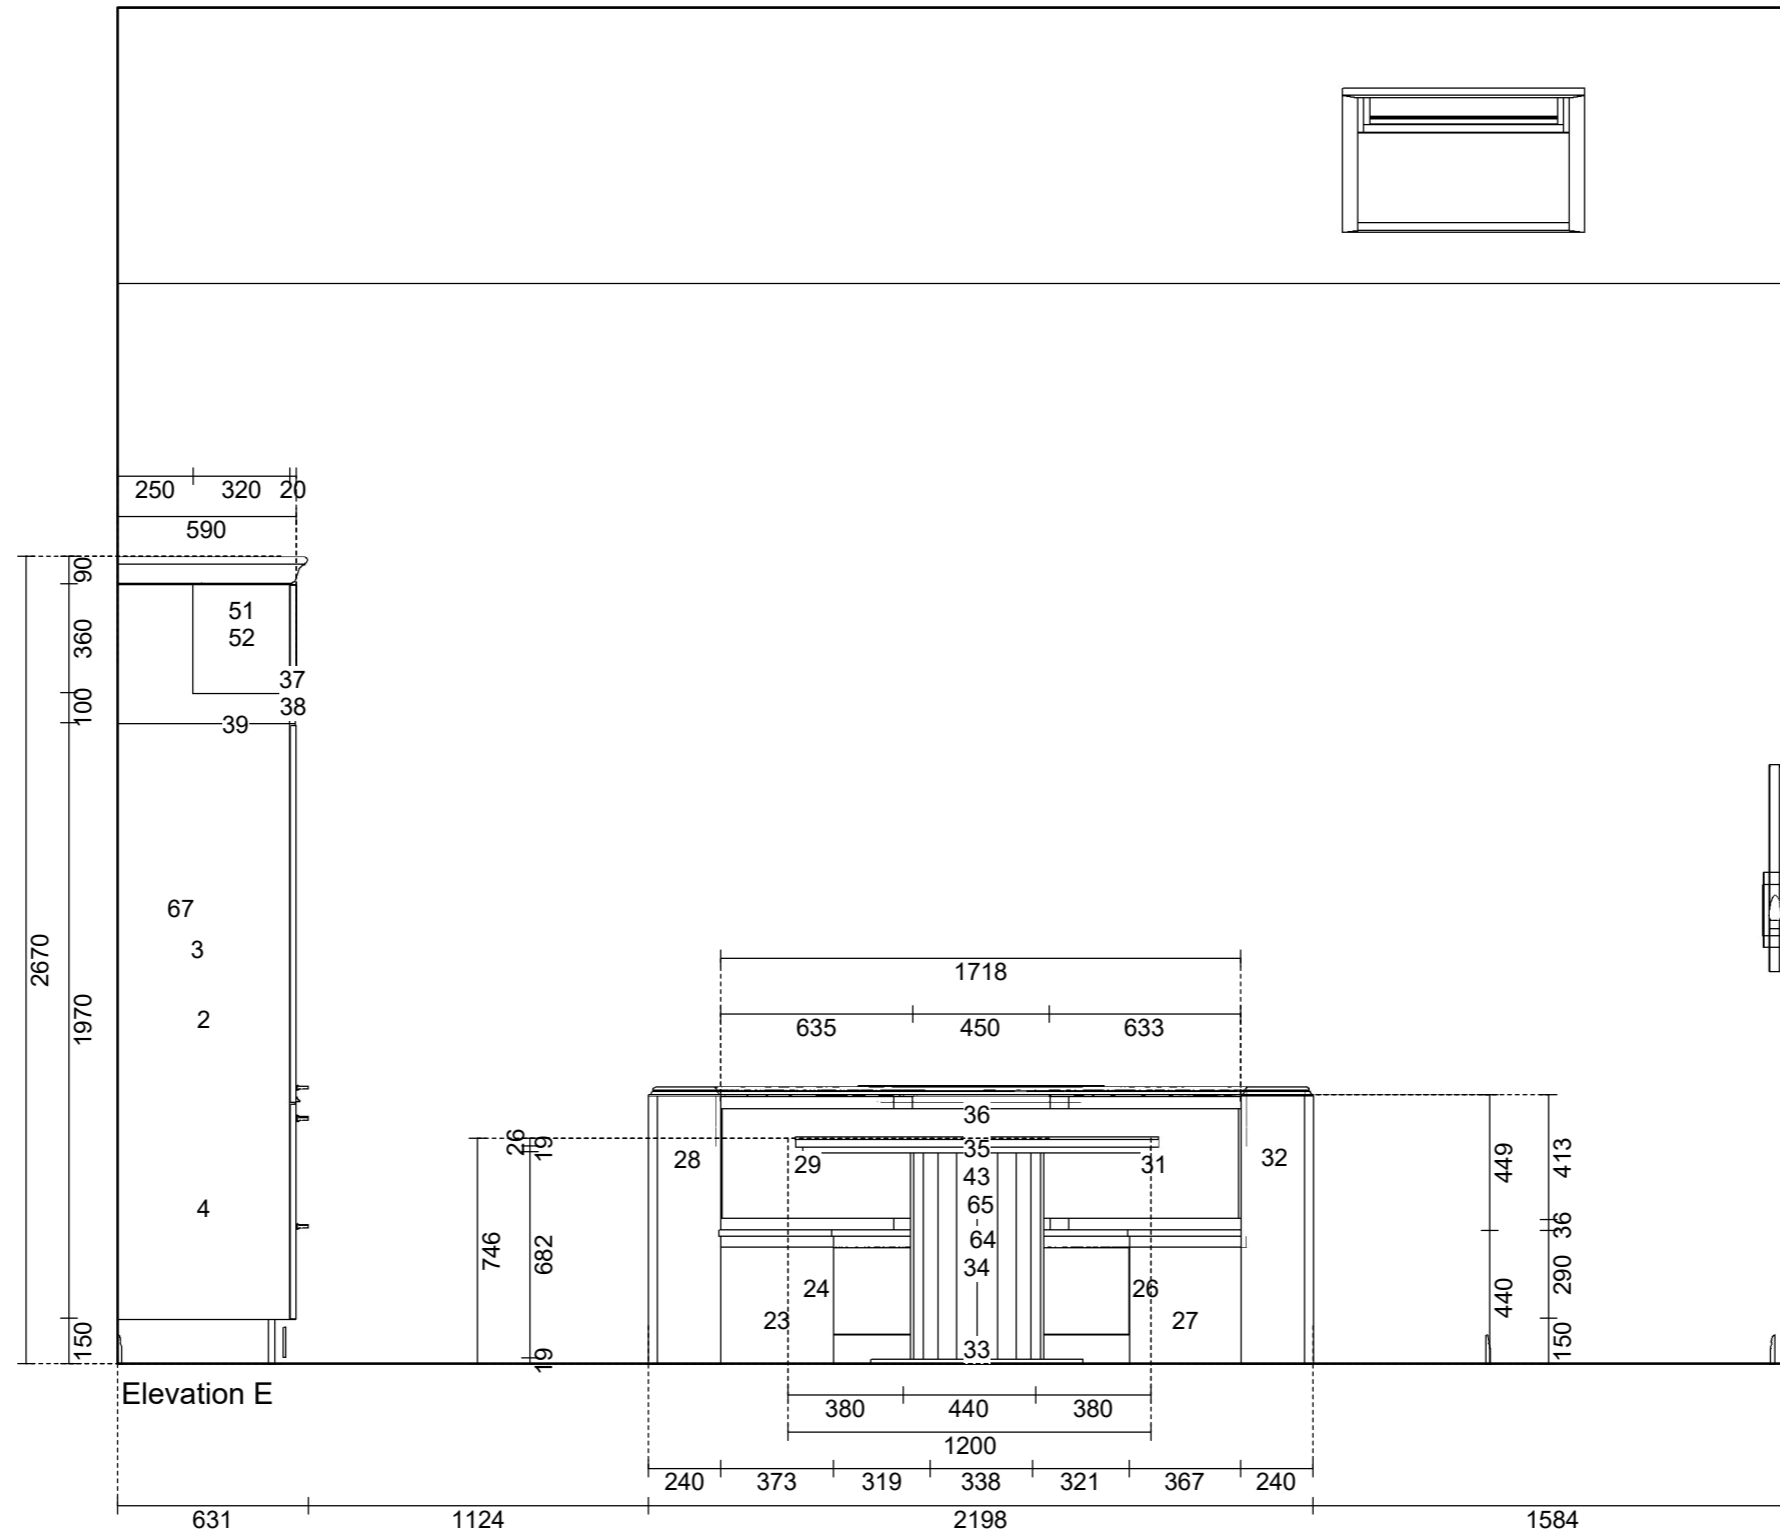

Scale: 1:25 (A3)

KI Tillicoultry Orders
76 Moss Road
Tillicoultry FK13 6NS
Telephone: 01259 237 010

Callerton 31
Ferndene - Grain Painted
Salesperson: Araminta Glenn
Work number: 01259 237 010
E-Mail: Araminta.Glenn@kitchensinternational.co.uk

Tilly Callerton Display
Home number: